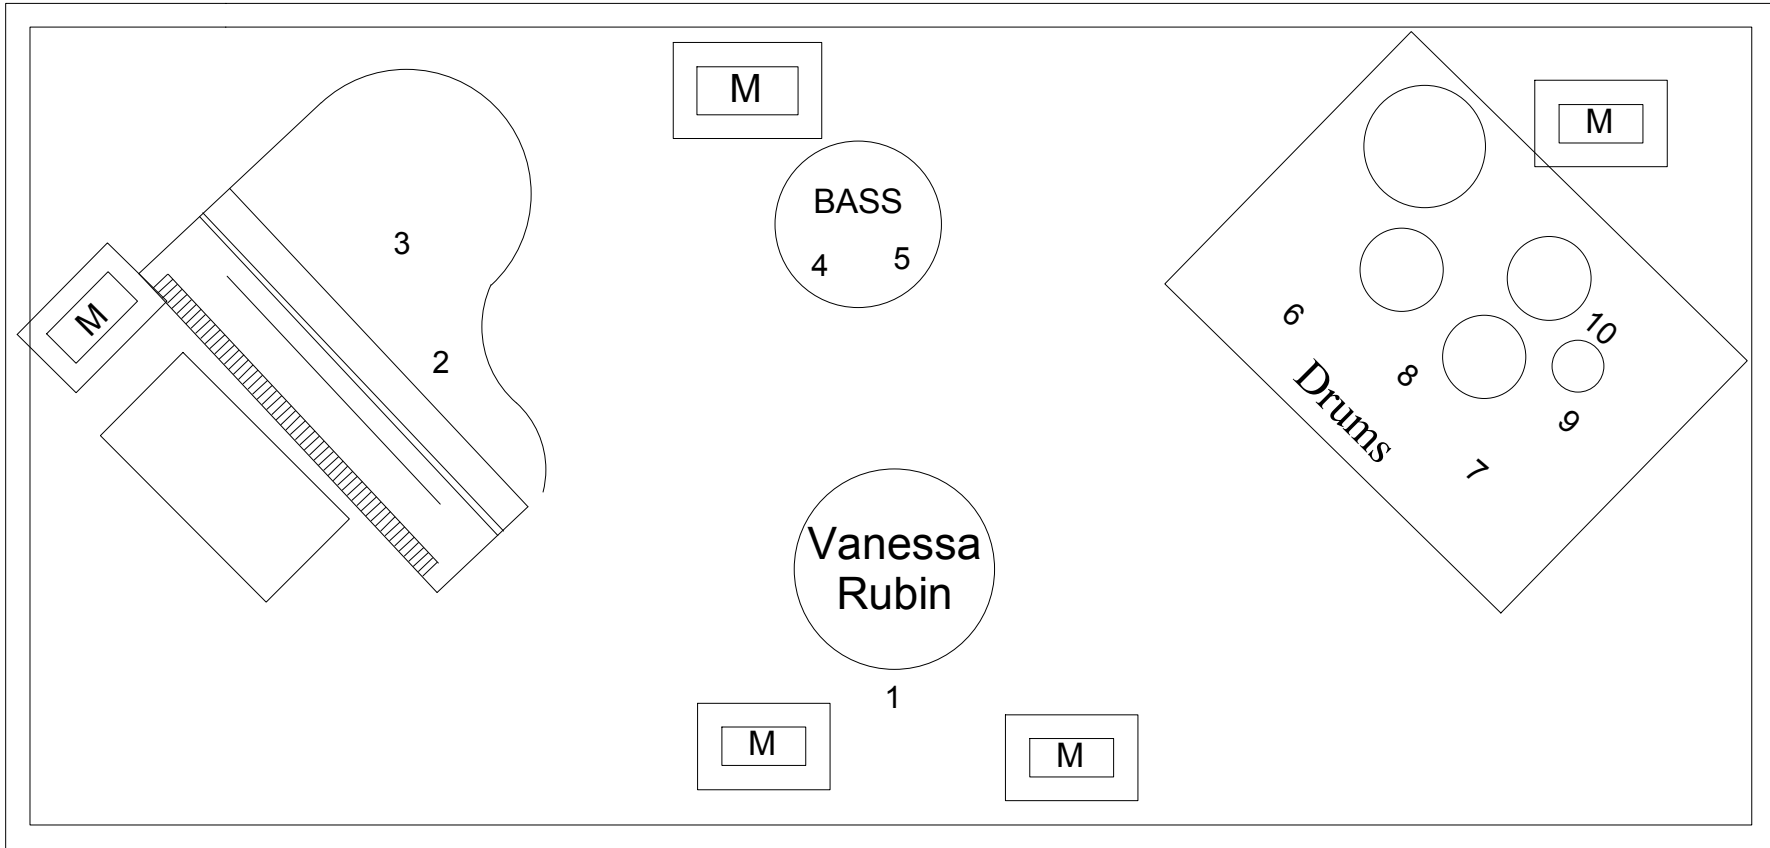

Vanessa Rubin + Trio

STAGEPLOT

LEGEND:

M Monitor

1 Talk Back on Boom

2 Piano High End on Boom

3 Piano Low End on Boom

4 Bass Fingerboard on Boom

5 Bass Low End on Boom

6 Drums Overhead Right on Boom

7 Drums Overhead Left on Boom

8 Drums Kick on Boom

9 Drums Hi-Hat on Boom

10 Drums Snare on Boom

TECHNICAL REQUIREMENTS:

Piano tuned to A440.

9 Foot Steinway Grand (Hamburg "D").

One 5ftX7ft drum rug.

Monitors as indicated with sound board on side of stage.

One (1) drum kit, One (1) bass amp

Microphones of Professional quality as indicated such as: Shure SM57 Sennheiser 421, 441, 451 or KM84 or Beyer201 or equivalent EV20 or U89 or U87 or equivalent.

Depending on how live the auditorium or room is, miking the drum kit may vary.